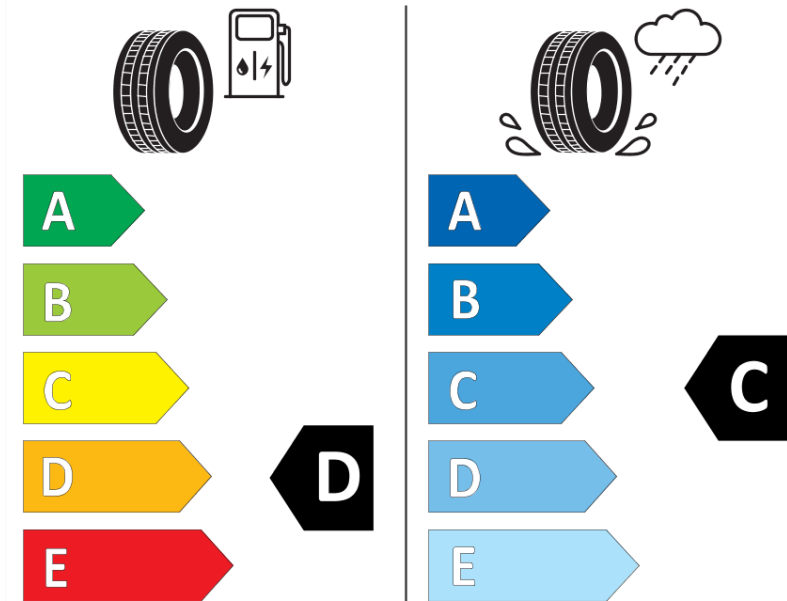

Product Information Sheet

Delegated Regulation (EU) 2020/740

Supplier name or trademark	TAURUS
Commercial name or trade designation	TOURING
Tyre type identifier	648200
Tyre size designation	185/65R14
Load-capacity index	86
Speed category symbol	H
Fuel efficiency class	D
Wet grip class	C
External rolling noise class	B
External rolling noise value	68 dB
Severe snow tyre	No
Ice tyre	No
Date of start of production	37/16
Date of end of production	
Load version	SL
Additional information	185/65 R14 86H TL TOURING TA

ENERG

TAURUS

648200

185/65R14 86 H

C1

2020/740