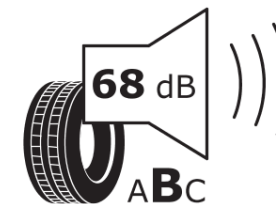

Product Information Sheet

Delegated Regulation (EU) 2020/740

Supplier name or trademark	TAURUS
Commercial name or trade designation	TOURING
Tyre type identifier	648200
Tyre size designation	185/65R14
Load-capacity index	86
Speed category symbol	H
Fuel efficiency class	D
Wet grip class	C
External rolling noise class	B
External rolling noise value	68 dB
Severe snow tyre	No
Ice tyre	No
Date of start of production	37/16
Date of end of production	
Load version	SL
Additional information	185/65 R14 86H TL TOURING TA

ENERG

TAURUS

648200

185/65R14 86 H

C1

2020/740