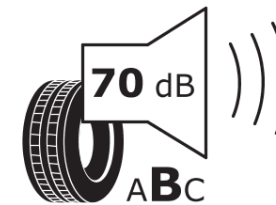

## Product Information Sheet

Delegated Regulation (EU) 2020/740

Supplier name or trademark	<b>MICHELIN</b>
Commercial name or trade designation	<b>E PRIMACY R</b>
Tyre type identifier	<b>648374</b>
Tyre size designation	<b>205/55R19</b>
Load-capacity index	<b>97</b>
Speed category symbol	<b>H</b>
Fuel efficiency class	<b>A</b>
Wet grip class	<b>B</b>
External rolling noise class	<b>B</b>
External rolling noise value	<b>70 dB</b>
Severe snow tyre	<b>No</b>
Ice tyre	<b>No</b>
Date of start of production	<b>05/22</b>
Date of end of production	
Load version	<b>XL</b>
Additional information	<b>205/55 R19 97H XL TL E PRIMACY R MI</b>

# ENERG

**MICHELIN**

648374

205/55R19 97 H XL

C1

2020/740