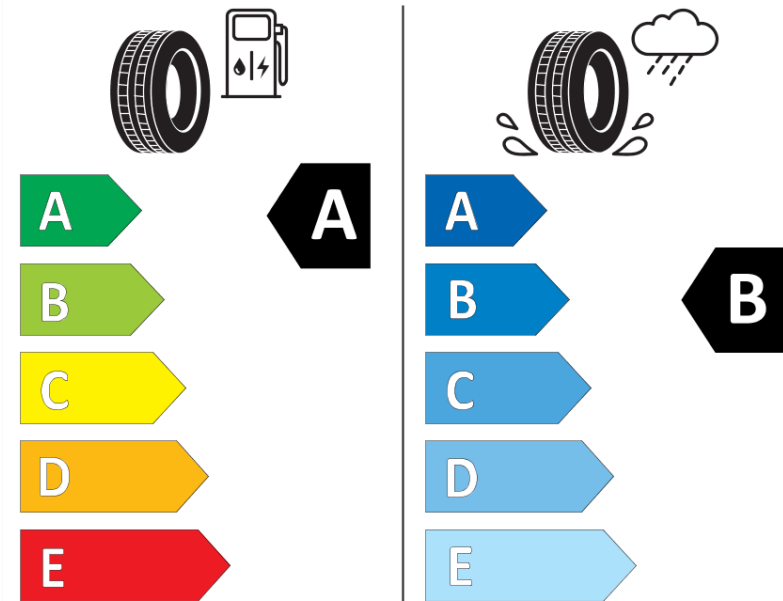

## Product Information Sheet

Delegated Regulation (EU) 2020/740

Supplier name or trademark	<b>MICHELIN</b>
Commercial name or trade designation	<b>E PRIMACY R</b>
Tyre type identifier	<b>648374</b>
Tyre size designation	<b>205/55R19</b>
Load-capacity index	<b>97</b>
Speed category symbol	<b>H</b>
Fuel efficiency class	<b>A</b>
Wet grip class	<b>B</b>
External rolling noise class	<b>B</b>
External rolling noise value	<b>70 dB</b>
Severe snow tyre	<b>No</b>
Ice tyre	<b>No</b>
Date of start of production	<b>05/22</b>
Date of end of production	
Load version	<b>XL</b>
Additional information	<b>205/55 R19 97H XL TL E PRIMACY R MI</b>

# ENERG

**MICHELIN**

648374

205/55R19 97 H XL

C1

2020/740