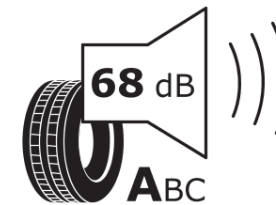

ENERG

MICHELIN

648822

205/45R16 83 W

C1