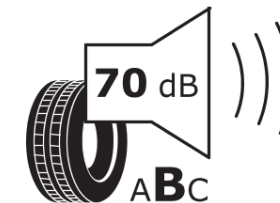

Product Information Sheet

Delegated Regulation (EU) 2020/740

Supplier name or trademark	TAURUS
Commercial name or trade designation	501
Tyre type identifier	648927
Tyre size designation	185/70R14
Load-capacity index	88
Speed category symbol	T
Fuel efficiency class	D
Wet grip class	D
External rolling noise class	B
External rolling noise value	70 dB
Severe snow tyre	Yes
Ice tyre	No
Date of start of production	43/13
Date of end of production	
Load version	SL
Additional information	185/70 R14 88T TL 501 TA

ENERG

TAURUS

648927

185/70R14 88 T

C1

2020/740