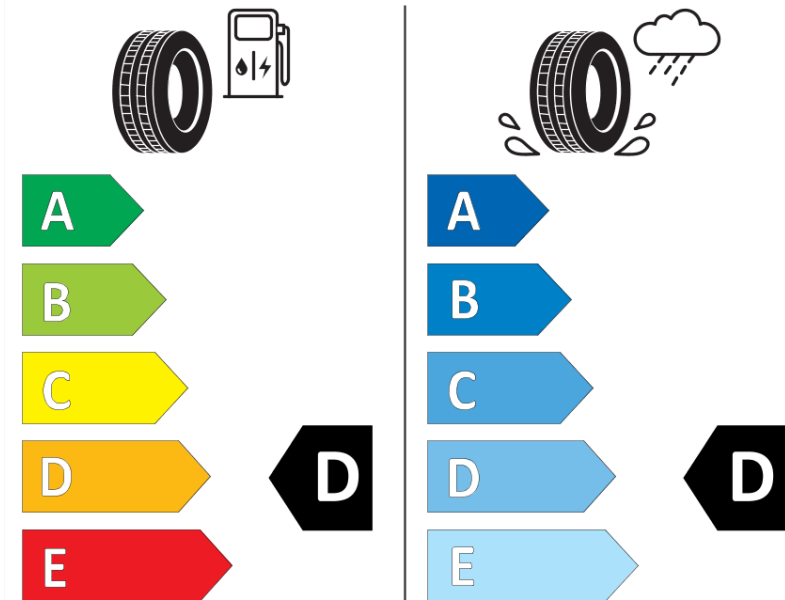

Product Information Sheet

Delegated Regulation (EU) 2020/740

Supplier name or trademark	TAURUS
Commercial name or trade designation	501
Tyre type identifier	648927
Tyre size designation	185/70R14
Load-capacity index	88
Speed category symbol	T
Fuel efficiency class	D
Wet grip class	D
External rolling noise class	B
External rolling noise value	70 dB
Severe snow tyre	Yes
Ice tyre	No
Date of start of production	43/13
Date of end of production	
Load version	SL
Additional information	185/70 R14 88T TL 501 TA

ENERG

TAURUS

648927

185/70R14 88 T

C1

2020/740