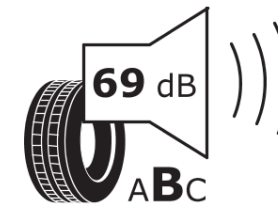

ENERG

MICHELIN

649276

185/65R15 88 T

C1