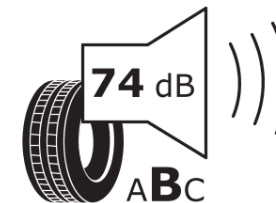

Product Information Sheet

Delegated Regulation (EU) 2020/740

Supplier name or trademark	MICHELIN
Commercial name or trade designation	PILOT SPORT CUP 2 R MO1
Tyre type identifier	651071
Tyre size designation	285/35ZR19
Load-capacity index	103
Speed category symbol	(Y)
Fuel efficiency class	D
Wet grip class	D
External rolling noise class	B
External rolling noise value	74 dB
Severe snow tyre	No
Ice tyre	No
Date of start of production	12/18
Date of end of production	
Load version	XL
Additional information	285/35ZR19 (103Y) XLTL PILOT SPORT CUP2 R MO1 MI

ENERG

MICHELIN

651071

285/35ZR19 (103Y) XL

C1

2020/740