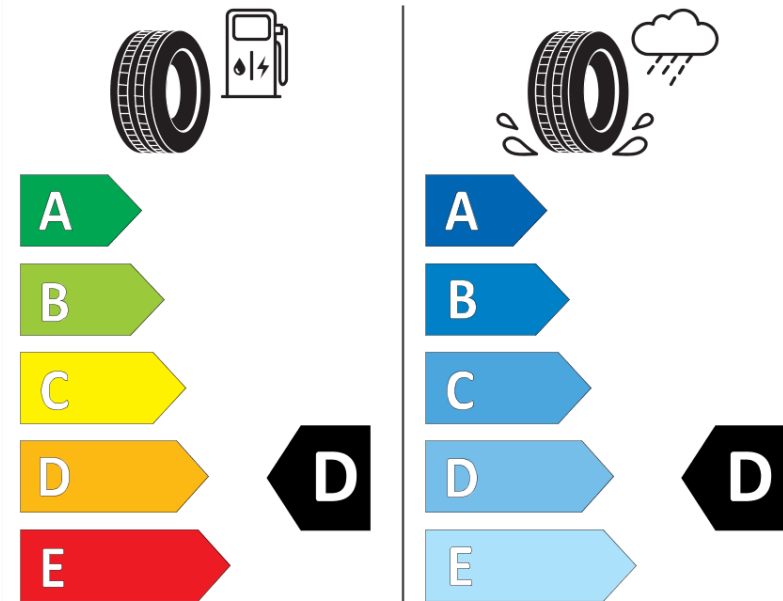

Product Information Sheet

Delegated Regulation (EU) 2020/740

Supplier name or trademark	MICHELIN
Commercial name or trade designation	PILOT SPORT CUP 2 R MO1
Tyre type identifier	651071
Tyre size designation	285/35ZR19
Load-capacity index	103
Speed category symbol	(Y)
Fuel efficiency class	D
Wet grip class	D
External rolling noise class	B
External rolling noise value	74 dB
Severe snow tyre	No
Ice tyre	No
Date of start of production	12/18
Date of end of production	
Load version	XL
Additional information	285/35ZR19 (103Y) XLTL PILOT SPORT CUP2 R MO1 MI

ENERG

MICHELIN

651071

285/35ZR19 (103Y) XL

C1

2020/740