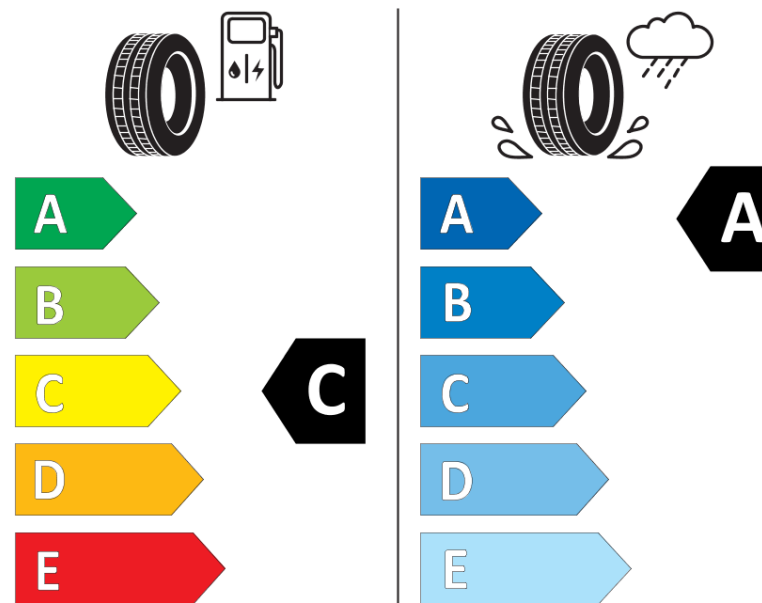

KLEBER

651177

215/70R15C 109/107 S

C2