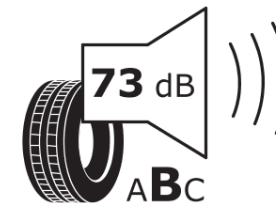

ENERG

MICHELIN

651885

285/30ZR20 (99Y) XL

C1