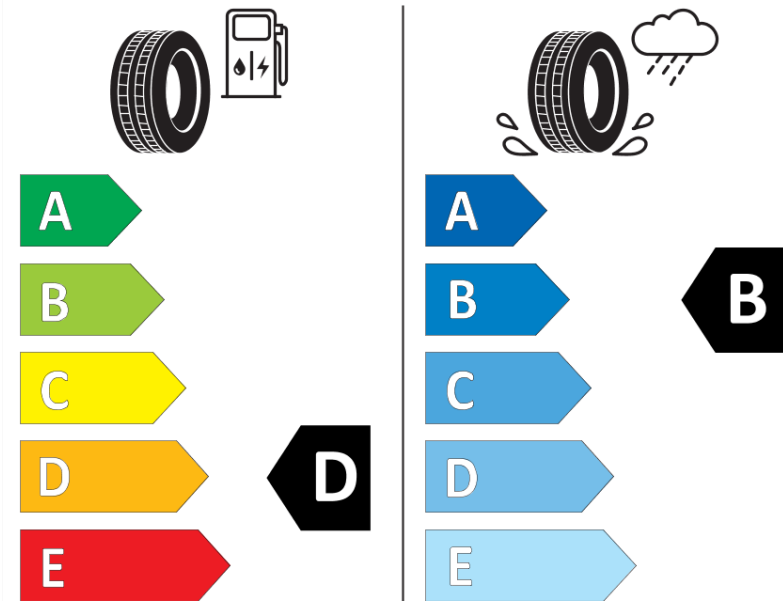

Product Information Sheet

Delegated Regulation (EU) 2020/740

Supplier name or trademark	MICHELIN
Commercial name or trade designation	PILOT SUPER SPORT K1
Tyre type identifier	651885
Tyre size designation	285/30ZR20
Load-capacity index	99
Speed category symbol	(Y)
Fuel efficiency class	D
Wet grip class	B
External rolling noise class	B
External rolling noise value	73 dB
Severe snow tyre	No
Ice tyre	No
Date of start of production	51/09
Date of end of production	
Load version	XL
Additional information	285/30ZR20 (99Y) EXTRA LOAD TL PILOT SUPER SPORT K1 MI

ENERG

MICHELIN

651885

285/30ZR20 (99Y) XL

C1