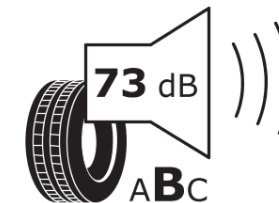

ENERG

MICHELIN

652285

255/40ZR20 (101Y) XL

C1