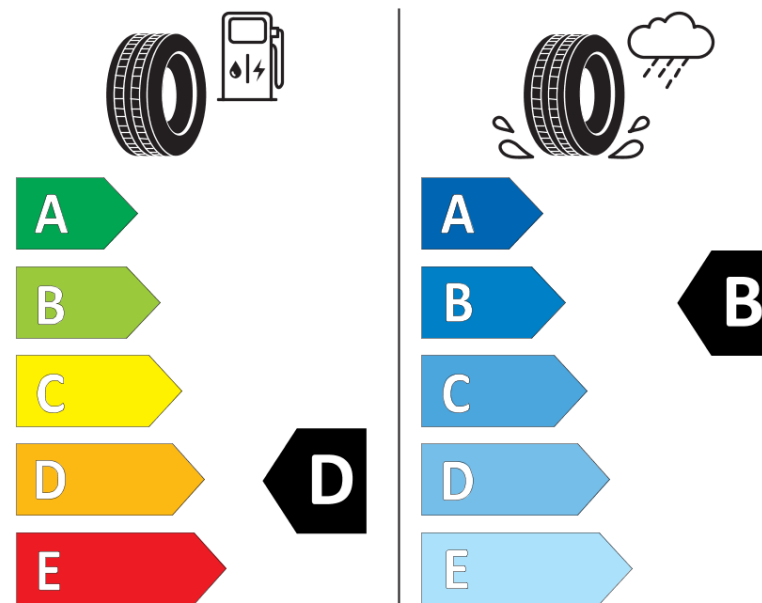

Product Information Sheet

Delegated Regulation (EU) 2020/740

Supplier name or trademark	ORIUM
Commercial name or trade designation	ONOFF GO D VM
Tyre type identifier	654306
Tyre size designation	13R22.5
Load-capacity index	156
Load-capacity index (Load index for Dual mounting)	150
Speed category symbol	K
Fuel efficiency class	D
Wet grip class	B
External rolling noise class	B
External rolling noise value	76 dB
Severe snow tyre	Yes
Date of start of production	04/19
Date of end of production	
Additional information	13R22.5 ONOFF GO D TL 156/150K VM OI
Load-capacity index (Single Load index for additional service description)	
Load-capacity index (Dual Load index for additional service description)	
Speed category symbol (for Additional Service Description)	

ENERG

ORIUM

654306

13R22.5 156/150 K

C3

2020/740