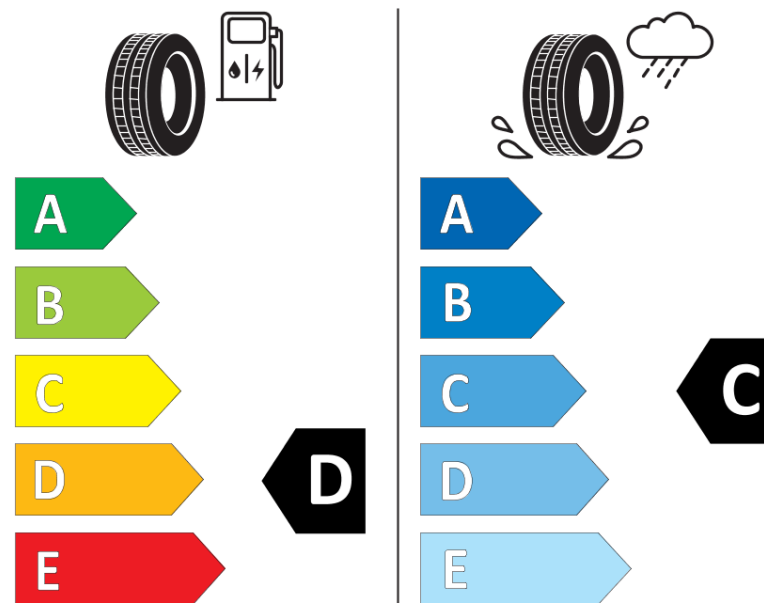

Product Information Sheet

Delegated Regulation (EU) 2020/740

Supplier name or trademark	KORMORAN
Commercial name or trade designation	ROAD PERFORMANCE
Tyre type identifier	654444
Tyre size designation	175/55R15
Load-capacity index	77
Speed category symbol	H
Fuel efficiency class	D
Wet grip class	C
External rolling noise class	B
External rolling noise value	70 dB
Severe snow tyre	No
Ice tyre	No
Date of start of production	28/16
Date of end of production	
Load version	SL
Additional information	175/55 R15 77H TL ROAD PERFORMANCE KO

ENERG

KORMORAN

654444

175/55R15 77 H

C1