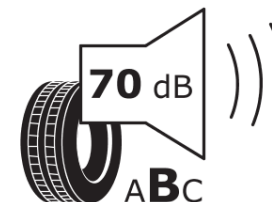

ENERG

KORMORAN

654444

175/55R15 77 H

C1