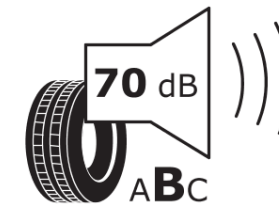

Product Information Sheet

Delegated Regulation (EU) 2020/740

Supplier name or trademark	MICHELIN
Commercial name or trade designation	E PRIMACY R
Tyre type identifier	654668
Tyre size designation	205/55R19
Load-capacity index	97
Speed category symbol	H
Fuel efficiency class	A
Wet grip class	B
External rolling noise class	B
External rolling noise value	70 dB
Severe snow tyre	No
Ice tyre	No
Date of start of production	05/22
Date of end of production	
Load version	XL
Additional information	205/55 R19 97H XL TL E PRIMACY SELFSEAL R MI

ENERG

MICHELIN

654668

205/55R19 97 H XL

C1

2020/740