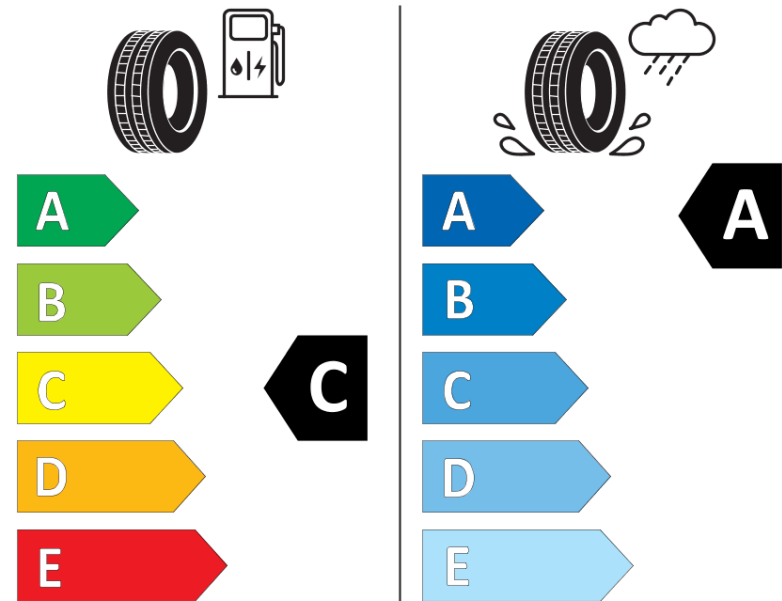

Product Information Sheet

Delegated Regulation (EU) 2020/740

Supplier name or trademark	MICHELIN
Commercial name or trade designation	PRIMACY 4+
Tyre type identifier	655078
Tyre size designation	205/55R16
Load-capacity index	91
Speed category symbol	W
Fuel efficiency class	C
Wet grip class	A
External rolling noise class	B
External rolling noise value	69 dB
Severe snow tyre	No
Ice tyre	No
Date of start of production	24/21
Date of end of production	
Load version	SL
Additional information	205/55R16 91W TL PRIMACY 4+ MI

ENERG

MICHELIN

655078

205/55R16 91 W

C1

2020/740