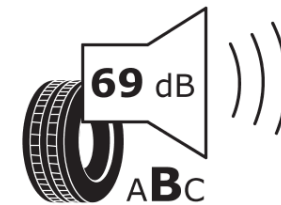

Product Information Sheet

Delegated Regulation (EU) 2020/740

Supplier name or trademark	MICHELIN
Commercial name or trade designation	PRIMACY 4+
Tyre type identifier	655078
Tyre size designation	205/55R16
Load-capacity index	91
Speed category symbol	W
Fuel efficiency class	C
Wet grip class	A
External rolling noise class	B
External rolling noise value	69 dB
Severe snow tyre	No
Ice tyre	No
Date of start of production	24/21
Date of end of production	
Load version	SL
Additional information	205/55R16 91W TL PRIMACY 4+ MI

ENERG

MICHELIN

655078

205/55R16 91 W

C1

2020/740