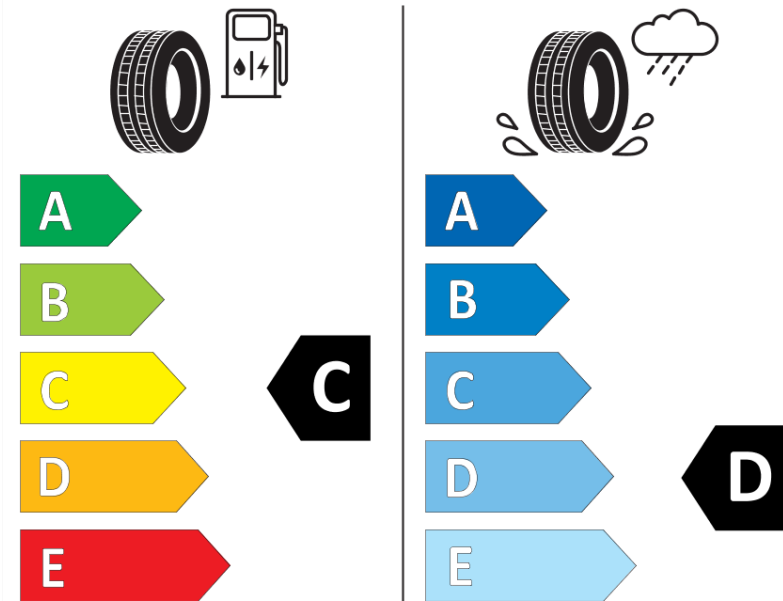

Product Information Sheet

Delegated Regulation (EU) 2020/740

Supplier name or trademark	MICHELIN
Commercial name or trade designation	PILOT ALPIN PA4 N1
Tyre type identifier	655299
Tyre size designation	295/30R20
Load-capacity index	101
Speed category symbol	V
Fuel efficiency class	C
Wet grip class	D
External rolling noise class	B
External rolling noise value	73 dB
Severe snow tyre	Yes
Ice tyre	No
Date of start of production	26/13
Date of end of production	
Load version	XL
Additional information	295/30 R20 101V XL TL PILOT ALPIN PA4 N1 GRNX MI

ENERG

MICHELIN

655299

295/30R20 101 V

C1