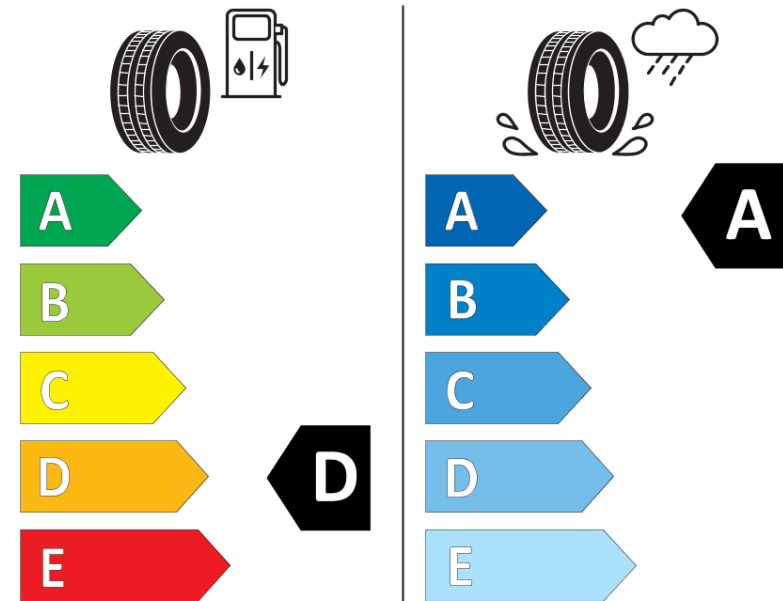

Product Information Sheet

Delegated Regulation (EU) 2020/740

Supplier name or trademark	MICHELIN
Commercial name or trade designation	AGILIS CROSSCLIMATE
Tyre type identifier	656747
Tyre size designation	215/65R16C
Load-capacity index	106
Load-capacity index (Load index for Dual mounting)	104
Speed category symbol	T
Fuel efficiency class	D
Wet grip class	A
External rolling noise class	B
External rolling noise value	73 dB
Severe snow tyre	Yes
Date of start of production	40/15
Date of end of production	
Additional information	215/65 R16C 106/104T AGILIS CROSSCLIMATE MI
Load-capacity index (Single Load index for additional service description)	
Load-capacity index (Dual Load index for additional service description)	
Speed category symbol (for Additional Service Description)	

ENERG

MICHELIN

656747

215/65R16C 106/104 T

C2