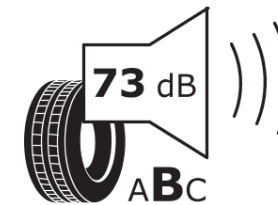

ENERG

MICHELIN

656747

215/65R16C 106/104 T

C2