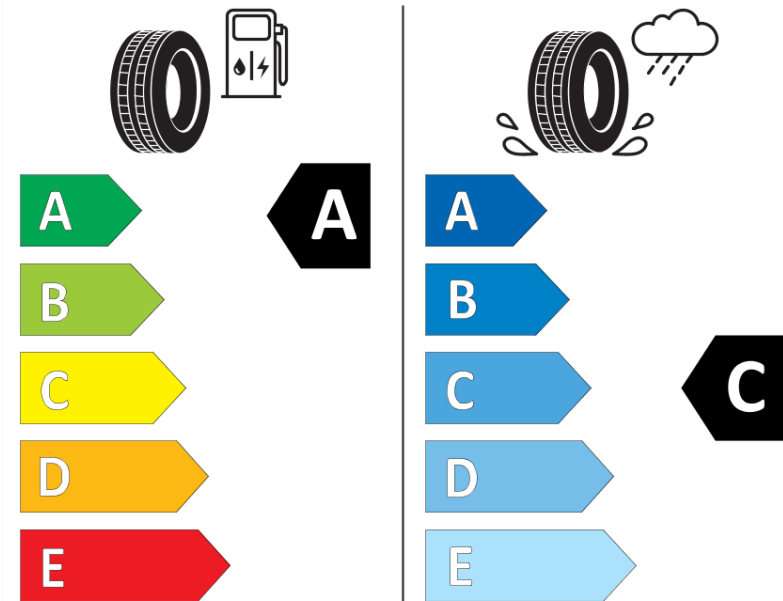

Product Information Sheet

Delegated Regulation (EU) 2020/740

Supplier name or trademark	MICHELIN
Commercial name or trade designation	PRIMACY ALL SEASON A LR
Tyre type identifier	658039
Tyre size designation	285/45R22
Load-capacity index	114
Speed category symbol	Y
Fuel efficiency class	A
Wet grip class	C
External rolling noise class	A
External rolling noise value	72 dB
Severe snow tyre	No
Ice tyre	No
Date of start of production	39/21
Date of end of production	01/26
Load version	XL
Additional information	285/45R22 114Y XL PRIMACY ALL SEASON ACOUSTIC LR MI

ENERG

MICHELIN

658039

285/45R22 114 Y XL

C1

2020/740