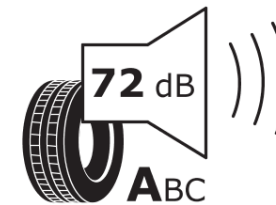

ENERG

MICHELIN

658039

285/45R22 114 Y XL

C1