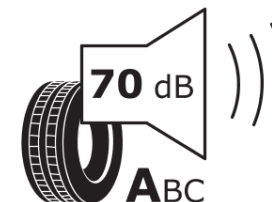

Product Information Sheet

Delegated Regulation (EU) 2020/740

Supplier name or trademark	BFGOODRICH
Commercial name or trade designation	ROUTE CONTROL S VG
Tyre type identifier	658152
Tyre size designation	12R22.5
Load-capacity index	152
Load-capacity index (Load index for Dual mounting)	148
Speed category symbol	L
Fuel efficiency class	C
Wet grip class	C
External rolling noise class	A
External rolling noise value	70 dB
Severe snow tyre	No
Date of start of production	24/15
Date of end of production	
Additional information	12R22.5 ROUTE CONTROL S TL 152/148L VG GO
Load-capacity index (Single Load index for additional service description)	
Load-capacity index (Dual Load index for additional service description)	
Speed category symbol (for Additional Service Description)	

ENERG

BFGOODRICH

658152

12R22.5 152 L

C3

2020/740