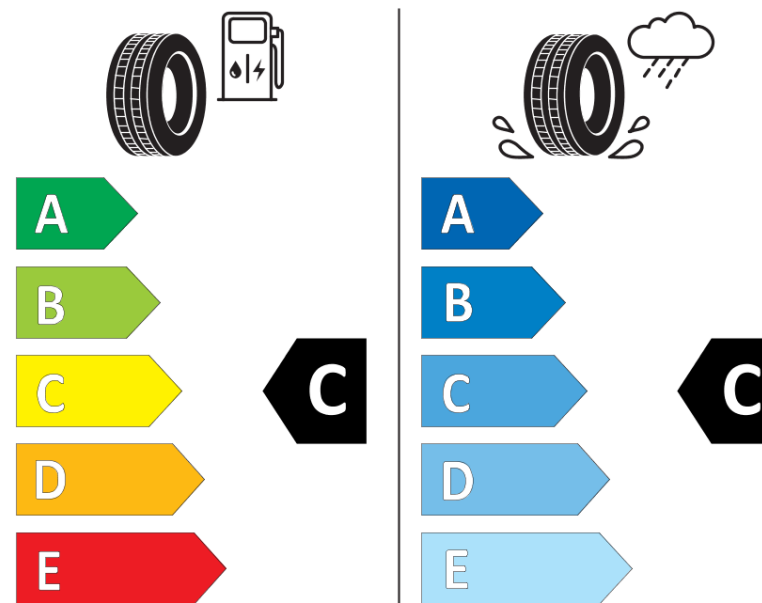

Product Information Sheet

Delegated Regulation (EU) 2020/740

Supplier name or trademark	BFGOODRICH
Commercial name or trade designation	ROUTE CONTROL S VG
Tyre type identifier	658152
Tyre size designation	12R22.5
Load-capacity index	152
Load-capacity index (Load index for Dual mounting)	148
Speed category symbol	L
Fuel efficiency class	C
Wet grip class	C
External rolling noise class	A
External rolling noise value	70 dB
Severe snow tyre	No
Date of start of production	24/15
Date of end of production	
Additional information	12R22.5 ROUTE CONTROL S TL 152/148L VG GO
Load-capacity index (Single Load index for additional service description)	
Load-capacity index (Dual Load index for additional service description)	
Speed category symbol (for Additional Service Description)	

ENERG

BFGOODRICH

658152

12R22.5 152 L

C3

2020/740