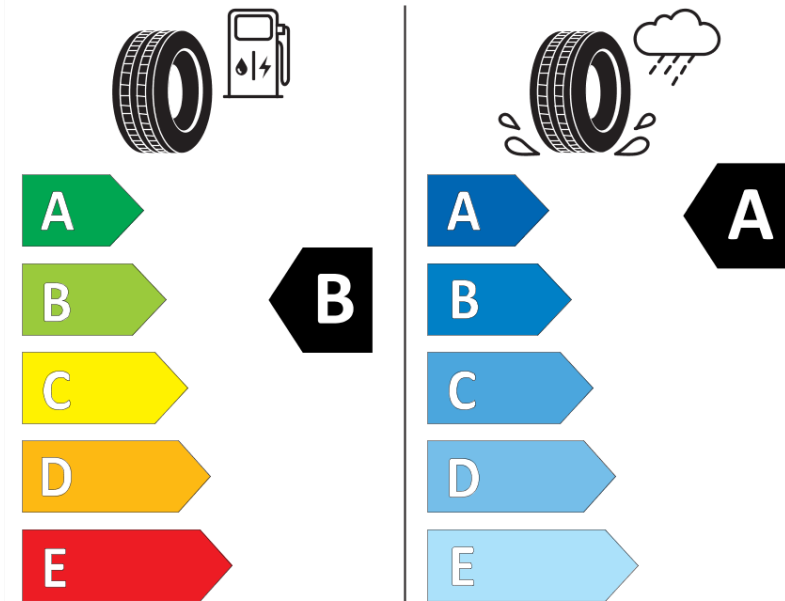

Product Information Sheet

Delegated Regulation (EU) 2020/740

Supplier name or trademark	MICHELIN
Commercial name or trade designation	PRIMACY 4+
Tyre type identifier	658282
Tyre size designation	205/60R16
Load-capacity index	96
Speed category symbol	H
Fuel efficiency class	B
Wet grip class	A
External rolling noise class	B
External rolling noise value	70 dB
Severe snow tyre	No
Ice tyre	No
Date of start of production	19/20
Date of end of production	
Load version	XL
Additional information	205/60 R16 96H XL TL PRIMACY 4+ MI

ENERG

MICHELIN

658282

205/60R16 96 H XL

C1