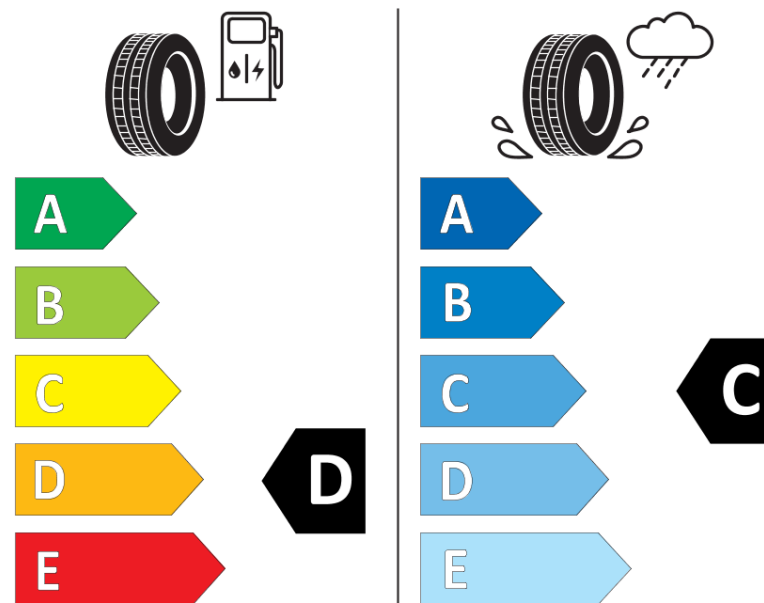

### Product Information Sheet

Delegated Regulation (EU) 2020/740

Supplier name or trademark	<b>KORMORAN</b>
Commercial name or trade designation	<b>ALL SEASON</b>
Tyre type identifier	<b>659930</b>
Tyre size designation	<b>185/65R15</b>
Load-capacity index	<b>92</b>
Speed category symbol	<b>V</b>
Fuel efficiency class	<b>D</b>
Wet grip class	<b>C</b>
External rolling noise class	<b>B</b>
External rolling noise value	<b>69 dB</b>
Severe snow tyre	<b>Yes</b>
Ice tyre	<b>No</b>
Date of start of production	<b>20/18</b>
Date of end of production	
Load version	<b>XL</b>
Additional information	<b>185/65 R15 92V XL TL ALL SEASON KO</b>

# ENERG

**KORMORAN**

659930

185/65R15 92 V

C1

2020/740