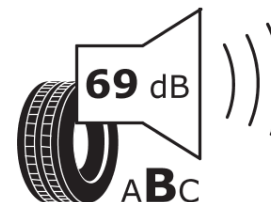

## Product Information Sheet

Delegated Regulation (EU) 2020/740

Supplier name or trademark	TAURUS
Commercial name or trade designation	ALL SEASON
Tyre type identifier	659942
Tyre size designation	185/65R15
Load-capacity index	88
Speed category symbol	H
Fuel efficiency class	D
Wet grip class	C
External rolling noise class	B
External rolling noise value	69 dB
Severe snow tyre	Yes
Ice tyre	No
Date of start of production	25/19
Date of end of production	
Load version	SL
Additional information	185/65 R15 88H TL ALL SEASON TA

# ENERG

TAURUS

659942

185/65R15 88 H

C1

2020/740