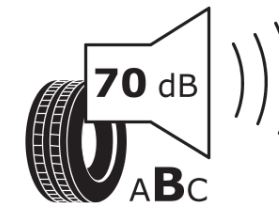

Product Information Sheet

Delegated Regulation (EU) 2020/740

Supplier name or trademark	MICHELIN
Commercial name or trade designation	PRIMACY 4+
Tyre type identifier	659970
Tyre size designation	195/55R16
Load-capacity index	91
Speed category symbol	H
Fuel efficiency class	C
Wet grip class	A
External rolling noise class	B
External rolling noise value	70 dB
Severe snow tyre	No
Ice tyre	No
Date of start of production	22/21
Date of end of production	
Load version	XL
Additional information	195/55 R16 91H XL TL PRIMACY 4+ MI

ENERG

MICHELIN

659970

195/55R16 91 H XL

C1

2020/740