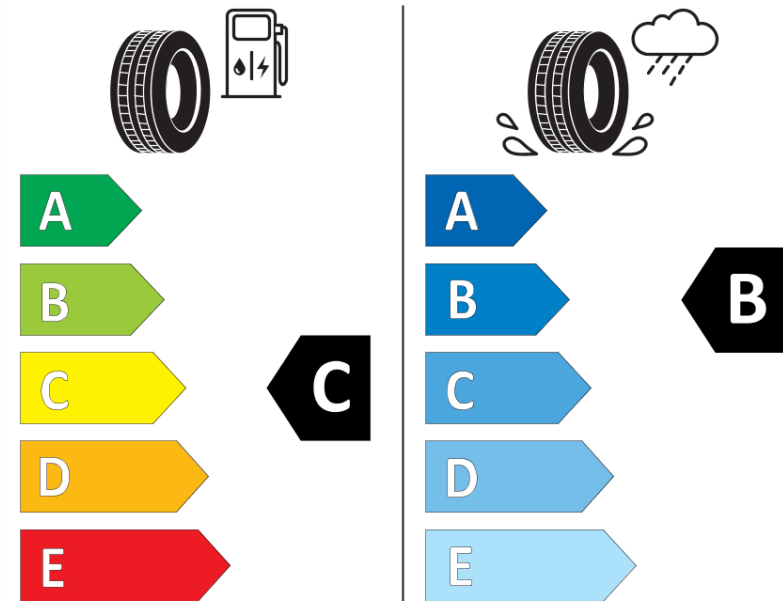

## Product Information Sheet

Delegated Regulation (EU) 2020/740

Supplier name or trademark	<b>MICHELIN</b>
Commercial name or trade designation	<b>PILOT ALPIN 5</b>
Tyre type identifier	<b>660590</b>
Tyre size designation	<b>245/45R19</b>
Load-capacity index	<b>102</b>
Speed category symbol	<b>V</b>
Fuel efficiency class	<b>C</b>
Wet grip class	<b>B</b>
External rolling noise class	<b>B</b>
External rolling noise value	<b>72 dB</b>
Severe snow tyre	<b>Yes</b>
Ice tyre	<b>No</b>
Date of start of production	<b>49/18</b>
Date of end of production	
Load version	<b>XL</b>
Additional information	<b>245/45 R19 102V XL TL PILOT ALPIN 5 MI</b>

# ENERG

**MICHELIN**

660590

245/45R19 102 V XL

C1

2020/740