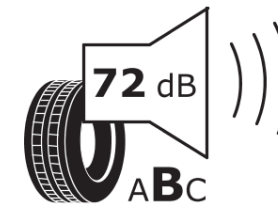

ENERG

MICHELIN

660590

245/45R19 102 V XL

C1