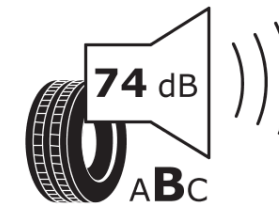

ENERG

MICHELIN

661128

285/35ZR23 (107Y) XL

C1