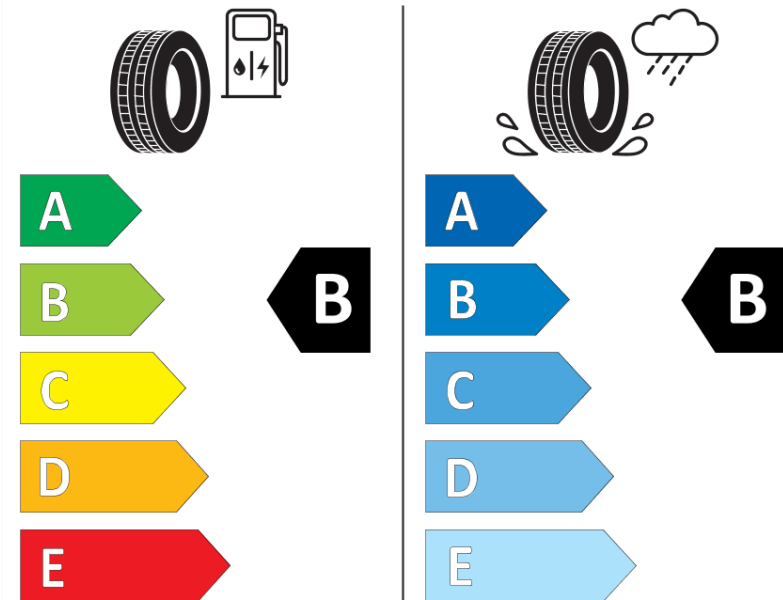

## Product Information Sheet

Delegated Regulation (EU) 2020/740

Supplier name or trademark	<b>MICHELIN</b>
Commercial name or trade designation	<b>CROSSCLIMATE 2 SUV</b>
Tyre type identifier	<b>661843</b>
Tyre size designation	<b>235/55R19</b>
Load-capacity index	<b>105</b>
Speed category symbol	<b>W</b>
Fuel efficiency class	<b>B</b>
Wet grip class	<b>B</b>
External rolling noise class	<b>B</b>
External rolling noise value	<b>71 dB</b>
Severe snow tyre	<b>Yes</b>
Ice tyre	<b>No</b>
Date of start of production	<b>51/20</b>
Date of end of production	
Load version	<b>XL</b>
Additional information	<b>235/55 R19 105W XL TL CROSSCLIMATE 2 SUV MI</b>

# ENERG

**MICHELIN**

661843

235/55R19 105 W XL

C1

2020/740