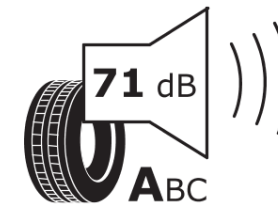

Product Information Sheet

Delegated Regulation (EU) 2020/740

Supplier name or trademark	MICHELIN
Commercial name or trade designation	CROSSCLIMATE SUV
Tyre type identifier	662870
Tyre size designation	285/45R19
Load-capacity index	111
Speed category symbol	Y
Fuel efficiency class	C
Wet grip class	B
External rolling noise class	A
External rolling noise value	71 dB
Severe snow tyre	Yes
Ice tyre	No
Date of start of production	26/16
Date of end of production	
Load version	XL
Additional information	285/45 R19 111Y XL TL CROSSCLIMATE SUV MI

ENERG

MICHELIN

662870

285/45R19 111 Y

C1

2020/740