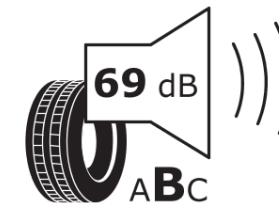

ENERG

MICHELIN

663342

235/55R18 100 V

C1