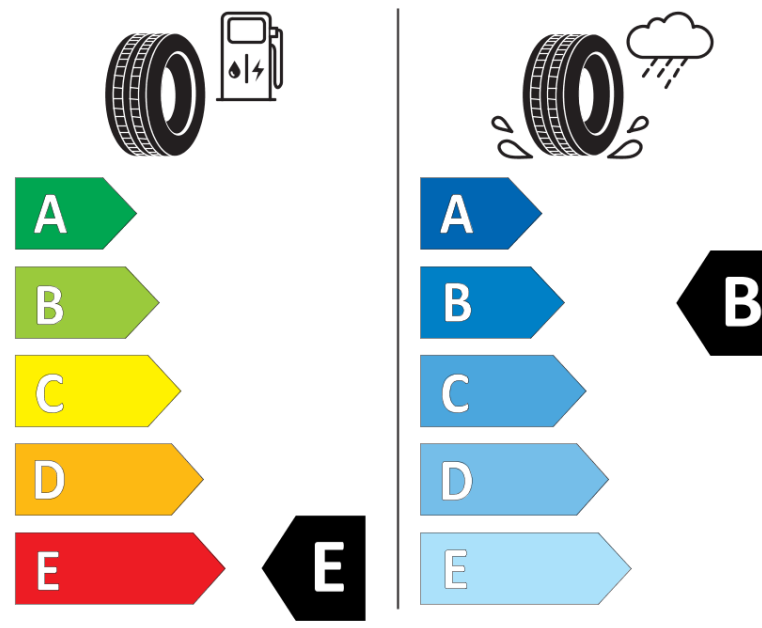

Product Information Sheet

Delegated Regulation (EU) 2020/740

Supplier name or trademark	BFGOODRICH
Commercial name or trade designation	ALL-TERRAIN T/A KO2
Tyre type identifier	663978
Tyre size designation	35X12.50R18LT
Load-capacity index	118
Load-capacity index (Load index for Dual mounting)	
Speed category symbol	R
Fuel efficiency class	E
Wet grip class	B
External rolling noise class	B
External rolling noise value	75 dB
Severe snow tyre	Yes
Date of start of production	02/17
Date of end of production	
Additional information	35X12.50R18LT 118R TL ALL-TERRAIN T/A KO2 LRD RWL GO
Load-capacity index (Single Load index for additional service description)	
Load-capacity index (Dual Load index for additional service description)	
Speed category symbol (for Additional Service Description)	

ENERG

BFGOODRICH

663978

35X12.50R18LT 118 R

C2

2020/740