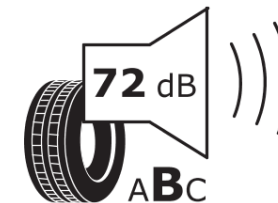

ENERG

MICHELIN

664528

195/75R16C 110/108 R

C2