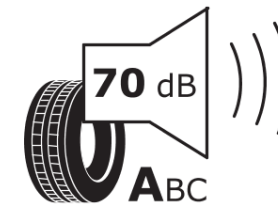

## Product Information Sheet

Delegated Regulation (EU) 2020/740

Supplier name or trademark	<b>MICHELIN</b>
Commercial name or trade designation	<b>CROSSCLIMATE SUV</b>
Tyre type identifier	<b>665209</b>
Tyre size designation	<b>265/50R19</b>
Load-capacity index	<b>110</b>
Speed category symbol	<b>V</b>
Fuel efficiency class	<b>C</b>
Wet grip class	<b>B</b>
External rolling noise class	<b>A</b>
External rolling noise value	<b>70 dB</b>
Severe snow tyre	<b>Yes</b>
Ice tyre	<b>No</b>
Date of start of production	<b>26/16</b>
Date of end of production	
Load version	<b>XL</b>
Additional information	<b>265/50 R19 110V XL TL CROSSCLIMATE SUV MI</b>

# ENERG

**MICHELIN**

665209

265/50R19 110 V

C1

2020/740