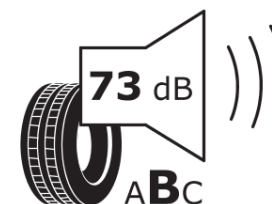

## Product Information Sheet

Delegated Regulation (EU) 2020/740

Supplier name or trademark	<b>ORIUM</b>
Commercial name or trade designation	<b>701</b>
Tyre type identifier	<b>665892</b>
Tyre size designation	<b>285/60R18</b>
Load-capacity index	<b>116</b>
Speed category symbol	<b>V</b>
Fuel efficiency class	<b>D</b>
Wet grip class	<b>C</b>
External rolling noise class	<b>B</b>
External rolling noise value	<b>73 dB</b>
Severe snow tyre	<b>No</b>
Ice tyre	<b>No</b>
Date of start of production	<b>45/18</b>
Date of end of production	
Load version	<b>SL</b>
Additional information	<b>285/60 R18 116V TL 701 OI</b>

# ENERG

**ORIUM**

665892

285/60R18 116 V

C1

2020/740