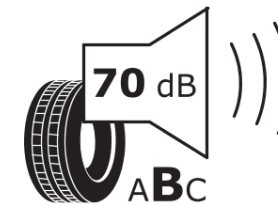

ENERG

MICHELIN

666690

245/35R20 95 W

C1