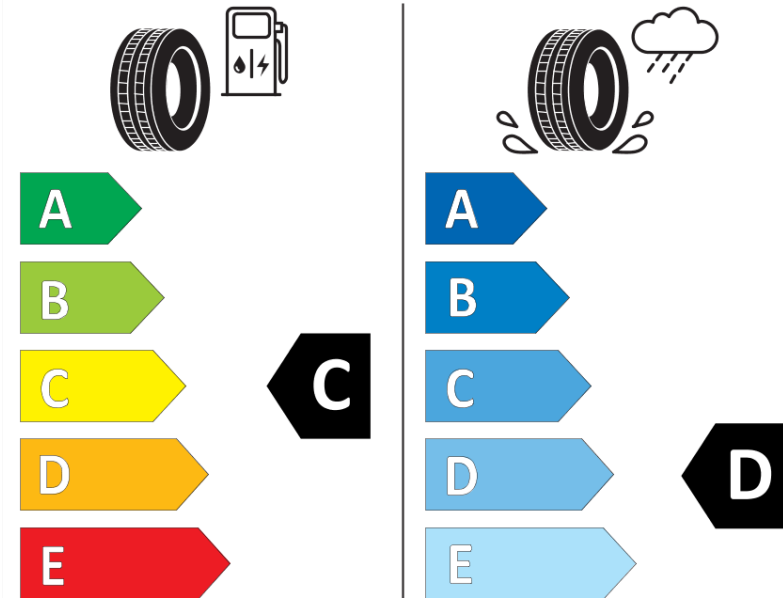

## Product Information Sheet

Delegated Regulation (EU) 2020/740

Supplier name or trademark	<b>MICHELIN</b>
Commercial name or trade designation	<b>PILOT ALPIN 5 ND0</b>
Tyre type identifier	<b>666865</b>
Tyre size designation	<b>HL275/35R21</b>
Load-capacity index	<b>105</b>
Speed category symbol	<b>V</b>
Fuel efficiency class	<b>C</b>
Wet grip class	<b>D</b>
External rolling noise class	<b>B</b>
External rolling noise value	<b>71 dB</b>
Severe snow tyre	<b>Yes</b>
Ice tyre	<b>No</b>
Date of start of production	<b>52/21</b>
Date of end of production	
Load version	<b>XL</b>
Additional information	<b>HL 275/35 R21 105V XL TL PILOT ALPIN 5 ND0 MI</b>

# ENERG

**MICHELIN**

666865

HL275/35R21 105 V XL

C1

2020/740