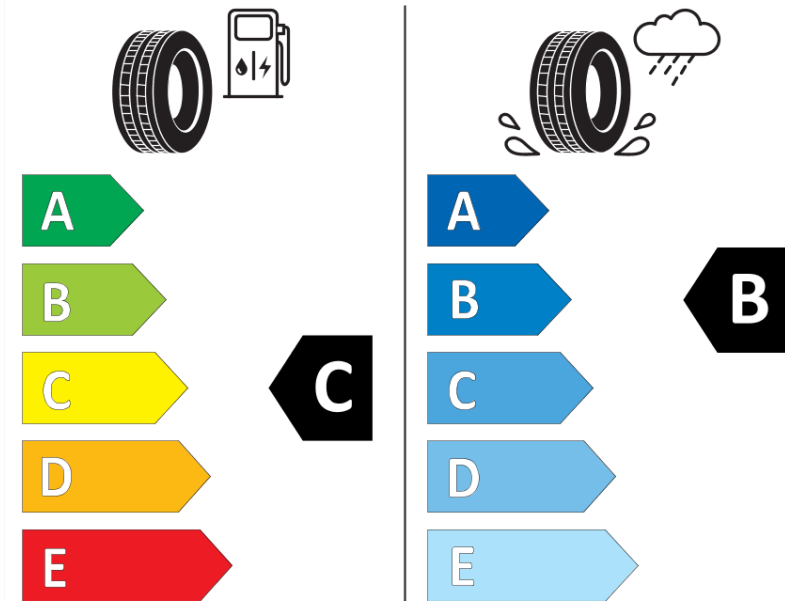

Product Information Sheet

Delegated Regulation (EU) 2020/740

Supplier name or trademark	MICHELIN
Commercial name or trade designation	CROSSCLIMATE 2
Tyre type identifier	667435
Tyre size designation	195/55R16
Load-capacity index	87
Speed category symbol	H
Fuel efficiency class	C
Wet grip class	B
External rolling noise class	A
External rolling noise value	69 dB
Severe snow tyre	Yes
Ice tyre	No
Date of start of production	42/19
Date of end of production	
Load version	SL
Additional information	195/55 R16 87H TL CROSSCLIMATE 2 MI

ENERG

MICHELIN

667435

195/55R16 87 H

C1

2020/740