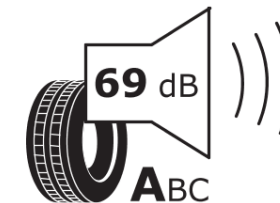

Product Information Sheet

Delegated Regulation (EU) 2020/740

Supplier name or trademark	MICHELIN
Commercial name or trade designation	CROSSCLIMATE 2
Tyre type identifier	667435
Tyre size designation	195/55R16
Load-capacity index	87
Speed category symbol	H
Fuel efficiency class	C
Wet grip class	B
External rolling noise class	A
External rolling noise value	69 dB
Severe snow tyre	Yes
Ice tyre	No
Date of start of production	42/19
Date of end of production	
Load version	SL
Additional information	195/55 R16 87H TL CROSSCLIMATE 2 MI

ENERG

MICHELIN

667435

195/55R16 87 H

C1

2020/740