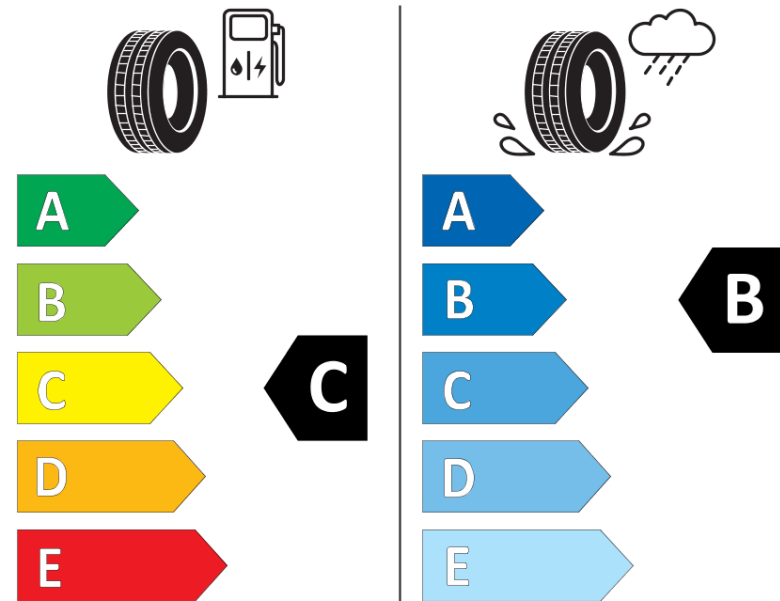

Product Information Sheet

Delegated Regulation (EU) 2020/740

Supplier name or trademark	MICHELIN
Commercial name or trade designation	ALPIN 6
Tyre type identifier	667631
Tyre size designation	225/50R17
Load-capacity index	98
Speed category symbol	H
Fuel efficiency class	C
Wet grip class	B
External rolling noise class	A
External rolling noise value	69 dB
Severe snow tyre	Yes
Ice tyre	No
Date of start of production	24/16
Date of end of production	
Load version	XL
Additional information	225/50 R17 98H XL TL ALPIN 6 MI

ENERG

MICHELIN

667631

225/50R17 98 H

C1

2020/740