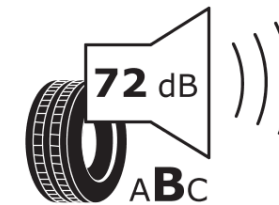

ENERG

MICHELIN

668785

225/55R17C 109/107 H

C2