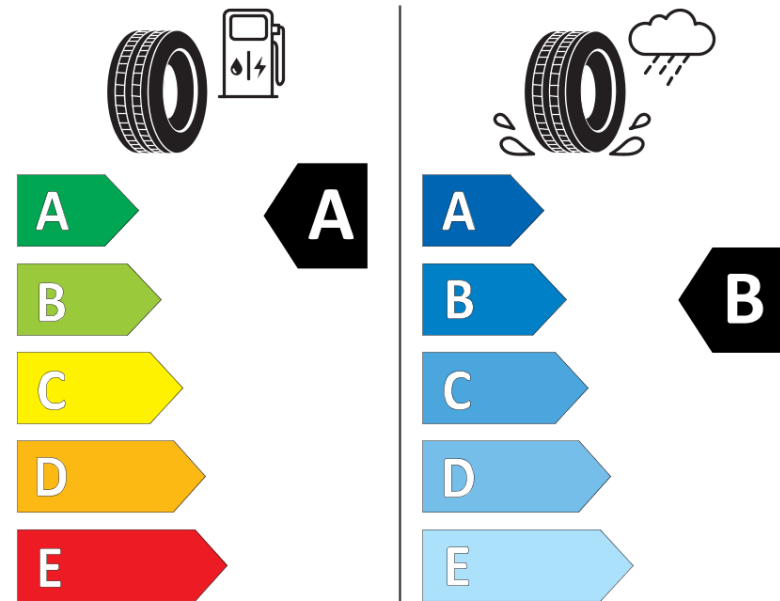

Product Information Sheet

Delegated Regulation (EU) 2020/740

Supplier name or trademark	MICHELIN
Commercial name or trade designation	PRIMACY 4 A GOE
Tyre type identifier	669466
Tyre size designation	235/55R19
Load-capacity index	105
Speed category symbol	W
Fuel efficiency class	A
Wet grip class	B
External rolling noise class	B
External rolling noise value	70 dB
Severe snow tyre	No
Ice tyre	No
Date of start of production	27/20
Date of end of production	
Load version	XL
Additional information	235/55 R19 105W XL TL PRIMACY 4 SUV ACOUSTIC GOE MI

ENERG

MICHELIN

669466

235/55R19 105 W

C1

2020/740