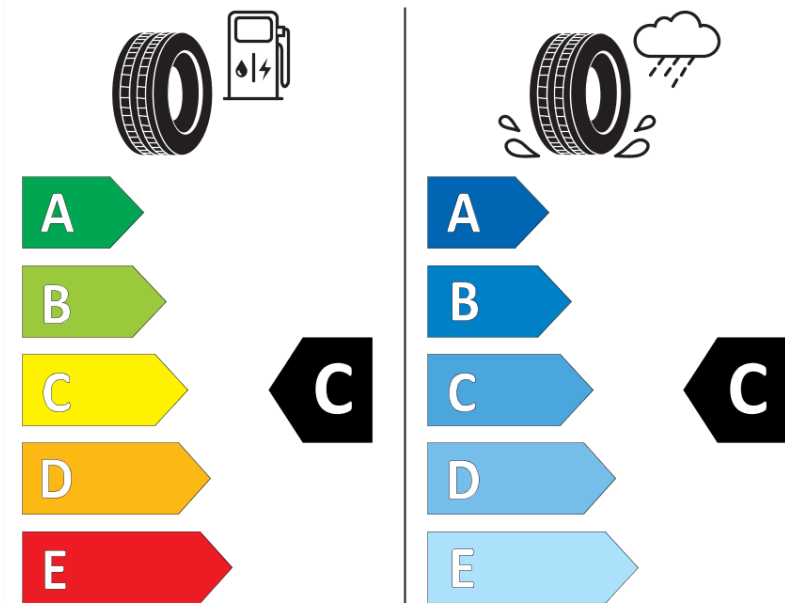

Product Information Sheet

Delegated Regulation (EU) 2020/740

Supplier name or trademark	STRIAL
Commercial name or trade designation	ULTRA HIGH PERFORMANCE
Tyre type identifier	669800
Tyre size designation	255/35ZR18
Load-capacity index	94
Speed category symbol	W
Fuel efficiency class	C
Wet grip class	C
External rolling noise class	B
External rolling noise value	72 dB
Severe snow tyre	No
Ice tyre	No
Date of start of production	22/19
Date of end of production	
Load version	XL
Additional information	255/35 ZR18 94W XL TL ULTRA HIGH PERFORMANCE S4

ENERG

STRIAL

669800

255/35ZR18 94 W XL

C1

2020/740