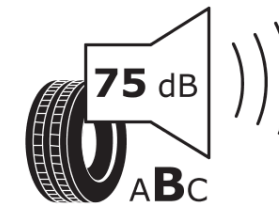

ENERG

MICHELIN

670340

325/30ZR23 (109Y) XL

C1