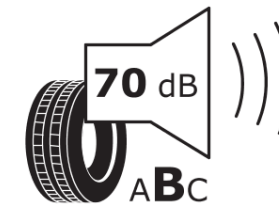

ENERG

MICHELIN

670871

225/60R16 102 W XL

C1