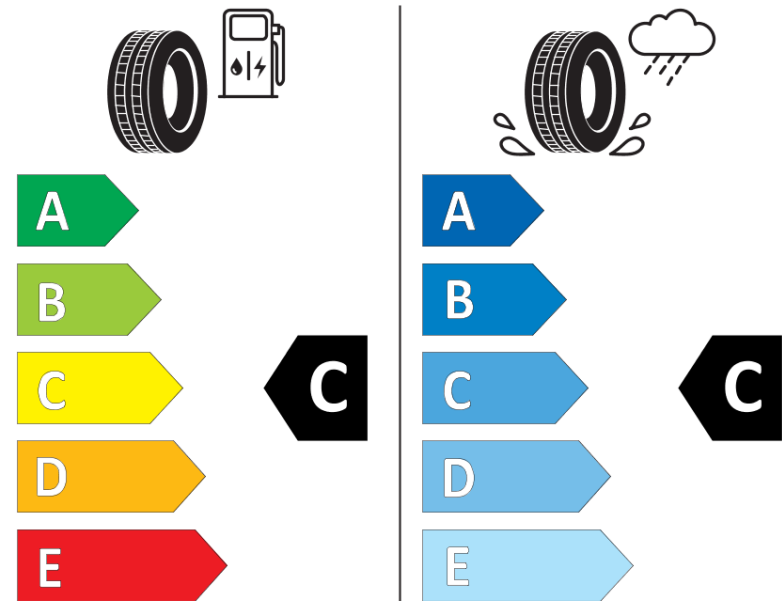

Product Information Sheet

Delegated Regulation (EU) 2020/740

Supplier name or trademark	MICHELIN
Commercial name or trade designation	CROSSCLIMATE+
Tyre type identifier	671267
Tyre size designation	175/65R14
Load-capacity index	86
Speed category symbol	H
Fuel efficiency class	C
Wet grip class	C
External rolling noise class	A
External rolling noise value	68 dB
Severe snow tyre	Yes
Ice tyre	No
Date of start of production	26/16
Date of end of production	
Load version	XL
Additional information	175/65 R14 86H XL TL CROSSCLIMATE+ MI

ENERG

MICHELIN

671267

175/65R14 86 H

C1