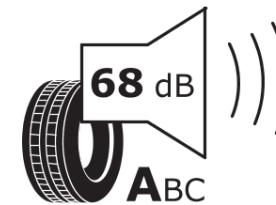

Product Information Sheet

Delegated Regulation (EU) 2020/740

Supplier name or trademark	MICHELIN
Commercial name or trade designation	CROSSCLIMATE+
Tyre type identifier	671267
Tyre size designation	175/65R14
Load-capacity index	86
Speed category symbol	H
Fuel efficiency class	C
Wet grip class	C
External rolling noise class	A
External rolling noise value	68 dB
Severe snow tyre	Yes
Ice tyre	No
Date of start of production	26/16
Date of end of production	
Load version	XL
Additional information	175/65 R14 86H XL TL CROSSCLIMATE+ MI

ENERG

MICHELIN

671267

175/65R14 86 H

C1

2020/740