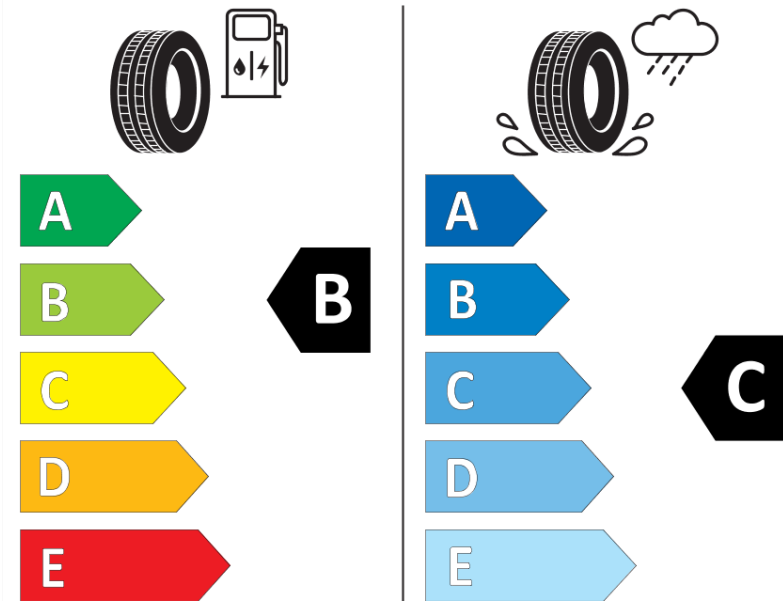

Product Information Sheet

Delegated Regulation (EU) 2020/740

Supplier name or trademark	MICHELIN
Commercial name or trade designation	PILOT ALPIN 5
Tyre type identifier	672010
Tyre size designation	275/35R21
Load-capacity index	103
Speed category symbol	V
Fuel efficiency class	B
Wet grip class	C
External rolling noise class	B
External rolling noise value	71 dB
Severe snow tyre	Yes
Ice tyre	No
Date of start of production	21/23
Date of end of production	
Load version	XL
Additional information	275/35R21 103V XL PILOT ALPIN 5 ACOUSTIC MO1 MI

ENERG

MICHELIN

672010

275/35R21 103 V XL

C1

2020/740