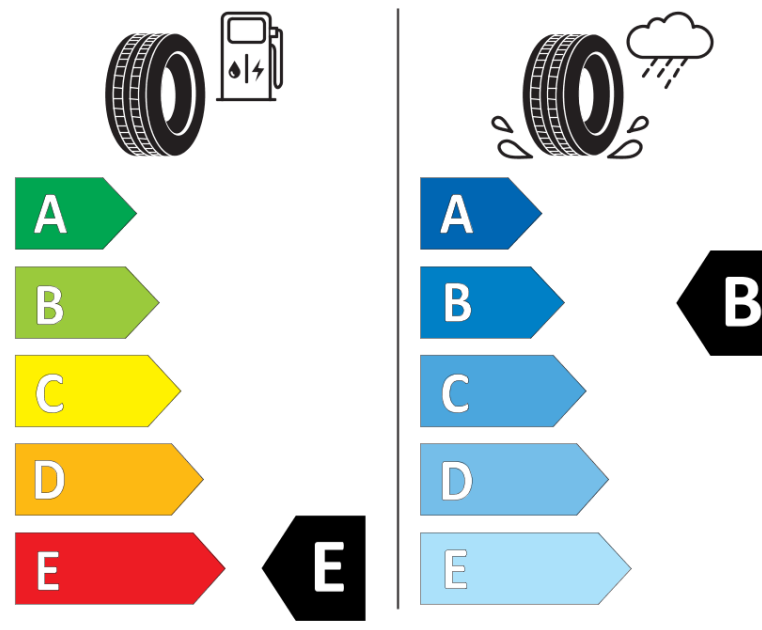

Product Information Sheet

Delegated Regulation (EU) 2020/740

Supplier name or trademark	BFGOODRICH
Commercial name or trade designation	ACTIVAN
Tyre type identifier	672281
Tyre size designation	175/65R14C
Load-capacity index	90
Load-capacity index (Load index for Dual mounting)	88
Speed category symbol	T
Fuel efficiency class	E
Wet grip class	B
External rolling noise class	B
External rolling noise value	72 dB
Severe snow tyre	No
Date of start of production	08/06
Date of end of production	
Additional information	175/65 R 14C 90/88T TL ACTIVAN GO
Load-capacity index (Single Load index for additional service description)	
Load-capacity index (Dual Load index for additional service description)	
Speed category symbol (for Additional Service Description)	

ENERG

BFGOODRICH

672281

175/65R14C 90/88 T

C2

2020/740