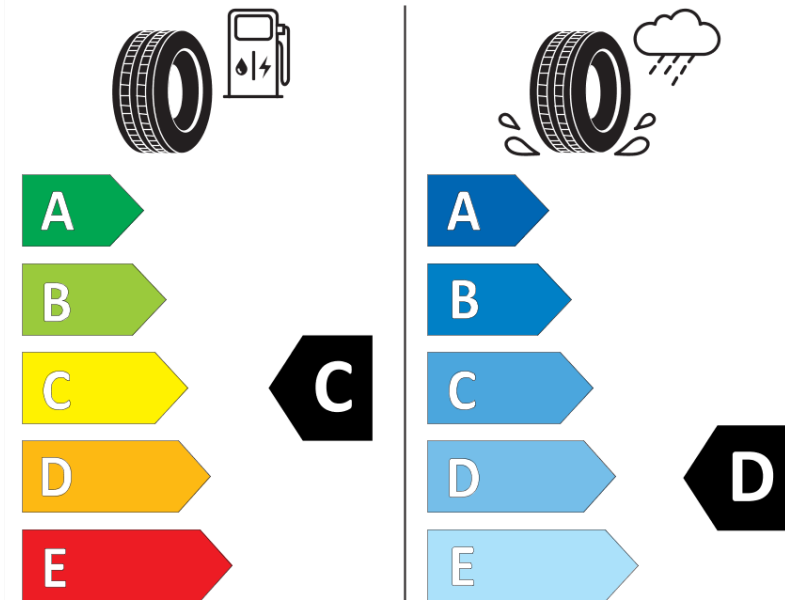

Product Information Sheet

Delegated Regulation (EU) 2020/740

Supplier name or trademark	TAURUS
Commercial name or trade designation	ALL SEASON SUV
Tyre type identifier	673114
Tyre size designation	225/55R18
Load-capacity index	98
Speed category symbol	V
Fuel efficiency class	C
Wet grip class	D
External rolling noise class	A
External rolling noise value	68 dB
Severe snow tyre	Yes
Ice tyre	No
Date of start of production	22/19
Date of end of production	
Load version	SL
Additional information	225/55 R18 98V TL ALL SEASON SUV TA

ENERG

TAURUS

673114

225/55R18 98 V

C1

2020/740