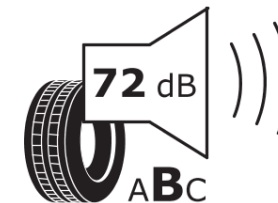

Product Information Sheet

Delegated Regulation (EU) 2020/740

Supplier name or trademark	TAURUS
Commercial name or trade designation	WINTER
Tyre type identifier	673951
Tyre size designation	215/40R17
Load-capacity index	87
Speed category symbol	V
Fuel efficiency class	D
Wet grip class	C
External rolling noise class	B
External rolling noise value	72 dB
Severe snow tyre	Yes
Ice tyre	No
Date of start of production	42/16
Date of end of production	
Load version	XL
Additional information	215/40 R17 87V XL TL WINTER TA

ENERG

TAURUS

673951

215/40R17 87 V

C1

2020/740