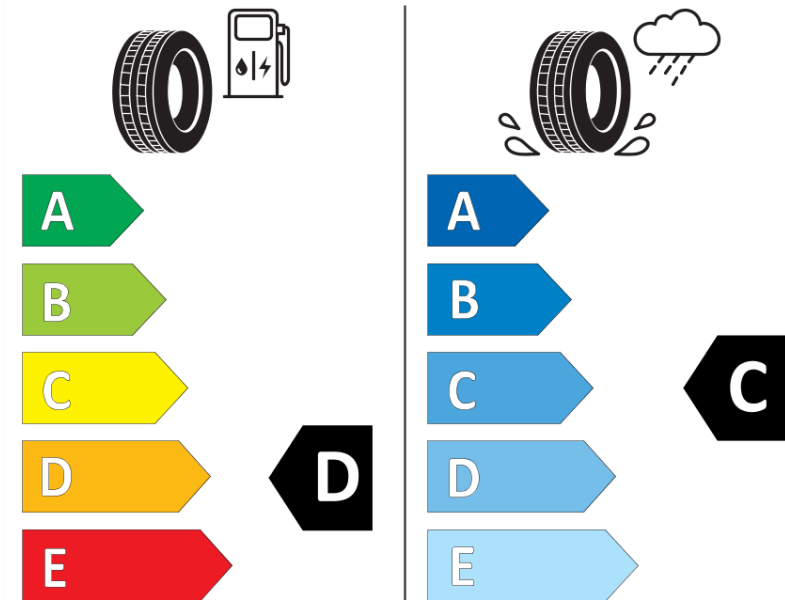

Product Information Sheet

Delegated Regulation (EU) 2020/740

Supplier name or trademark	TAURUS
Commercial name or trade designation	WINTER
Tyre type identifier	673951
Tyre size designation	215/40R17
Load-capacity index	87
Speed category symbol	V
Fuel efficiency class	D
Wet grip class	C
External rolling noise class	B
External rolling noise value	72 dB
Severe snow tyre	Yes
Ice tyre	No
Date of start of production	42/16
Date of end of production	
Load version	XL
Additional information	215/40 R17 87V XL TL WINTER TA

ENERG

TAURUS

673951

215/40R17 87 V

C1

2020/740