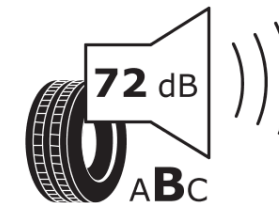

Product Information Sheet

Delegated Regulation (EU) 2020/740

Supplier name or trademark	MICHELIN
Commercial name or trade designation	PILOT SPORT 5
Tyre type identifier	673957
Tyre size designation	225/55ZR17
Load-capacity index	101
Speed category symbol	(Y)
Fuel efficiency class	C
Wet grip class	A
External rolling noise class	B
External rolling noise value	72 dB
Severe snow tyre	No
Ice tyre	No
Date of start of production	38/20
Date of end of production	
Load version	XL
Additional information	225/55 ZR17 (101Y) XL TL PILOT SPORT 5 MI

ENERG

MICHELIN

673957

225/55ZR17 (101Y) XL

C1

2020/740