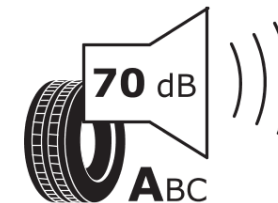

ENERG

MICHELIN

676048

195/70R15C 104/102 R

C2