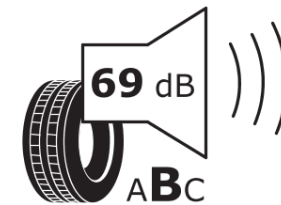

## Product Information Sheet

Delegated Regulation (EU) 2020/740

Supplier name or trademark	<b>MICHELIN</b>
Commercial name or trade designation	<b>PRIMACY 4 S2</b>
Tyre type identifier	<b>676065</b>
Tyre size designation	<b>225/45R17</b>
Load-capacity index	<b>91</b>
Speed category symbol	<b>W</b>
Fuel efficiency class	<b>B</b>
Wet grip class	<b>A</b>
External rolling noise class	<b>B</b>
External rolling noise value	<b>69 dB</b>
Severe snow tyre	<b>No</b>
Ice tyre	<b>No</b>
Date of start of production	<b>30/18</b>
Date of end of production	
Load version	<b>SL</b>
Additional information	<b>225/45 R17 91W TL PRIMACY 4 S2 MI</b>

# ENERG

**MICHELIN**

676065

225/45R17 91 W

C1

2020/740