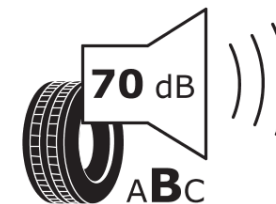

## Product Information Sheet

Delegated Regulation (EU) 2020/740

Supplier name or trademark	<b>MICHELIN</b>
Commercial name or trade designation	<b>PRIMACY 5</b>
Tyre type identifier	<b>676402</b>
Tyre size designation	<b>195/60R16</b>
Load-capacity index	<b>93</b>
Speed category symbol	<b>V</b>
Fuel efficiency class	<b>B</b>
Wet grip class	<b>A</b>
External rolling noise class	<b>B</b>
External rolling noise value	<b>70 dB</b>
Severe snow tyre	<b>No</b>
Ice tyre	<b>No</b>
Date of start of production	<b>45/24</b>
Date of end of production	
Load version	<b>XL</b>
Additional information	<b>195/60 R16 93V XL TL PRIMACY 5 MI</b>

# ENERG

**MICHELIN**

676402

195/60R16 93 V XL

C1

2020/740