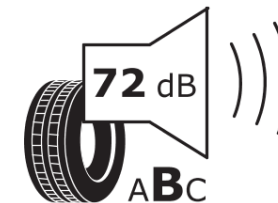

ENERG

MICHELIN

676923

235/60R16 100 T

C1