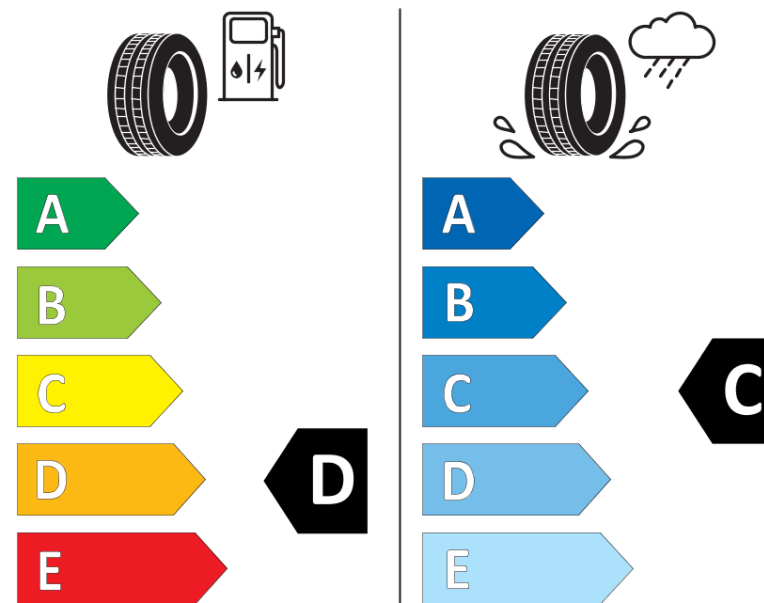

## Product Information Sheet

Delegated Regulation (EU) 2020/740

Supplier name or trademark	<b>KORMORAN</b>
Commercial name or trade designation	<b>VANPRO WINTER</b>
Tyre type identifier	<b>677134</b>
Tyre size designation	<b>205/65R16C</b>
Load-capacity index	<b>107</b>
Load-capacity index (Load index for Dual mounting)	<b>105</b>
Speed category symbol	<b>R</b>
Fuel efficiency class	<b>D</b>
Wet grip class	<b>C</b>
External rolling noise class	<b>B</b>
External rolling noise value	<b>73 dB</b>
Severe snow tyre	<b>Yes</b>
Date of start of production	<b>35/13</b>
Date of end of production	
Additional information	<b>205/65 R 16C 107/105R TL VANPRO WINTER KO</b>
Load-capacity index (Single Load index for additional service description)	
Load-capacity index (Dual Load index for additional service description)	
Speed category symbol (for Additional Service Description)	

**KORMORAN**

677134

205/65R16C 107/105 R

C2

2020/740