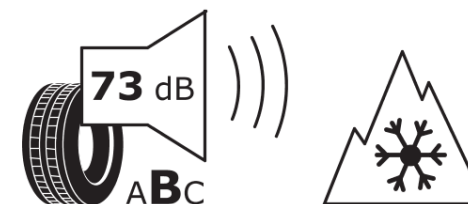

KORMORAN

677134

205/65R16C 107/105 R

C2